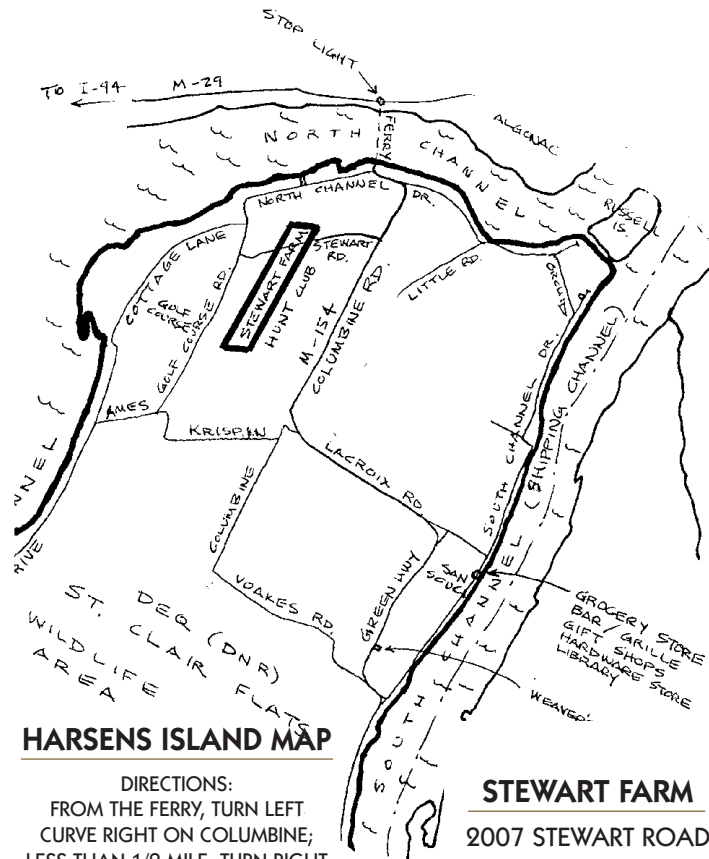

HARSENS ISLAND VICINITY

DIRECTIONS: EXIT FROM I-94 AT EXIT 243 (M-29); GO EAST. WHEN YOU PASS "COLONY TOWER" THE FERRY TO HARSENS ISLAND WILL BE 2.9 MILES FURTHER, ON THE RIGHT, AT THE STOP LIGHT (M-154).

HARSENS ISLAND MAP

DIRECTIONS:
 FROM THE FERRY, TURN LEFT
 CURVE RIGHT ON COLUMBINE;
 LESS THAN 1/2 MILE, TURN RIGHT
 ONTO STEWART ROAD.
 PASS HARSENS ISLAND HUNT CLUB
 TO 2007 STEWART ROAD

STEWART FARM

2007 STEWART ROAD
 HARSENS ISLAND
 248/388-0465